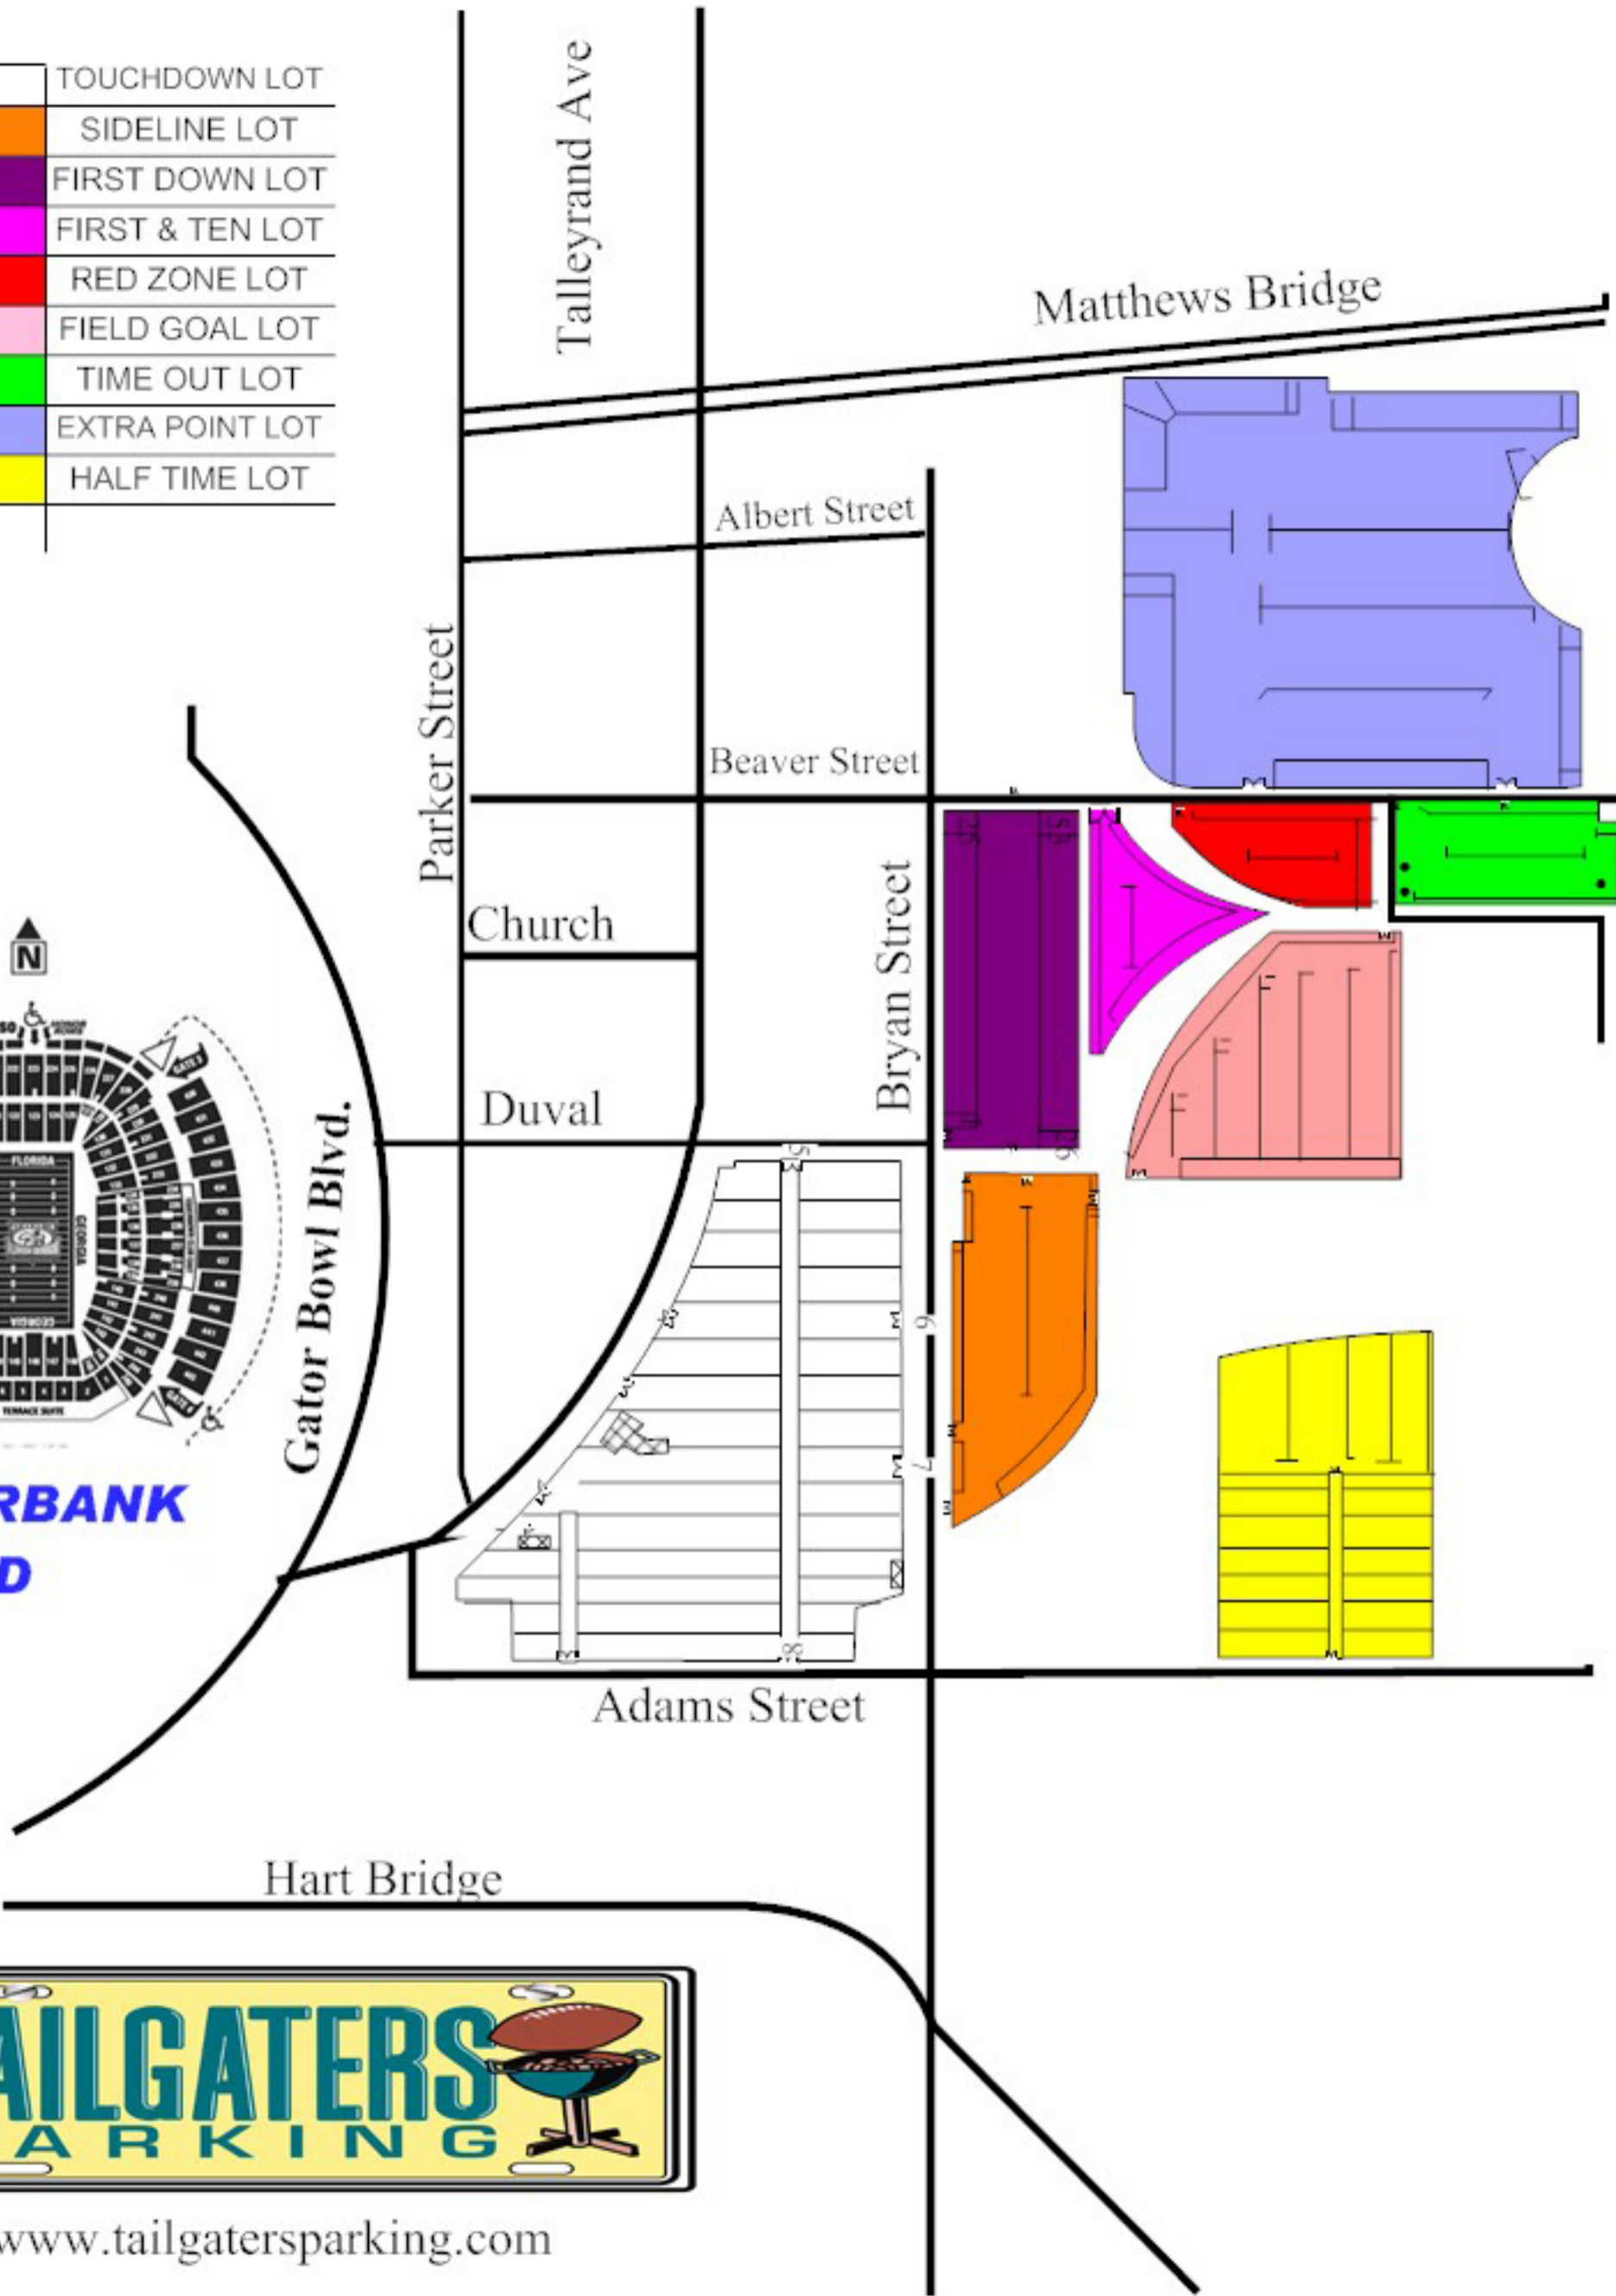

	TOUCHDOWN LOT
	SIDELINE LOT
	FIRST DOWN LOT
	FIRST & TEN LOT
	RED ZONE LOT
	FIELD GOAL LOT
	TIME OUT LOT
	EXTRA POINT LOT
	HALF TIME LOT

**EVERBANK
FIELD**

www.tailgatersparking.com